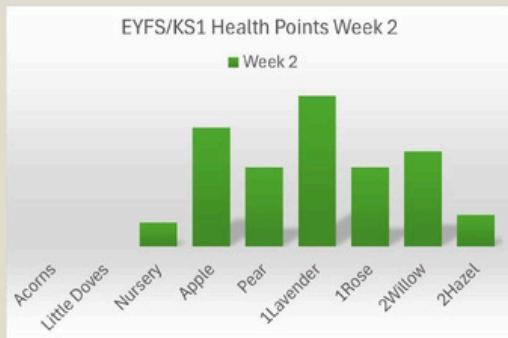

Health Points – EYFS/KS1 Week 2 In the lead... 1 Lavender!

Keep sending those Healthy Selfies to Earn a trip to the park!
healthyselfie@whitecote.co.uk

KS1 Health Points are in...
and we have our leaders! 🌱🏆