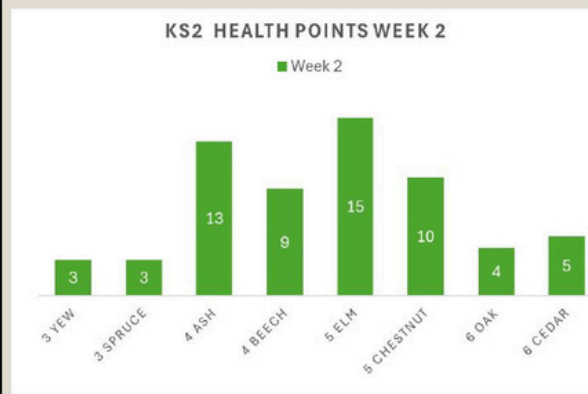

Health Points – EYFS/KS1 Week 2 In the lead... 1 Lavender!

Keep sending those Healthy Selfies to Earn a trip to the park!
healthyselfie@whitecote.co.uk

KS1 Health Points are in...
and we have our leaders! 🌱🏆

🌟 Week 2 Results:

- 🏆 1 Lavender storming ahead with 19 points!
- 👏 Reception Apple close second on 15 points
- 📷 Photo of the Week goes to Joe D in 1 Lavender – fantastic effort!

KS2 Health Points are in...
and we have our leaders! 🌱🏆

🌟 Week 2 Results:

- 🏆 5 Elm storming ahead with 15 points!
- 👏 4 Ash close behind with 13
- 👏 5 Chestnut on 10

📷 Photo of the Week goes to Lily R in 3 Yew – fantastic effort!

Health Points – KS2 – Week 2 In the lead... 5 Elm!

Photo of the Week – Lily-Grace R. - 3 Yew

Keep sending those Healthy Selfies to Earn a trip to the park!
healthyselfie@whitecote.co.uk

**A huge well done to everyone who's been getting involved
and sending in their Healthy Selfies –
we love seeing your positive choices in action! 📷❤️**