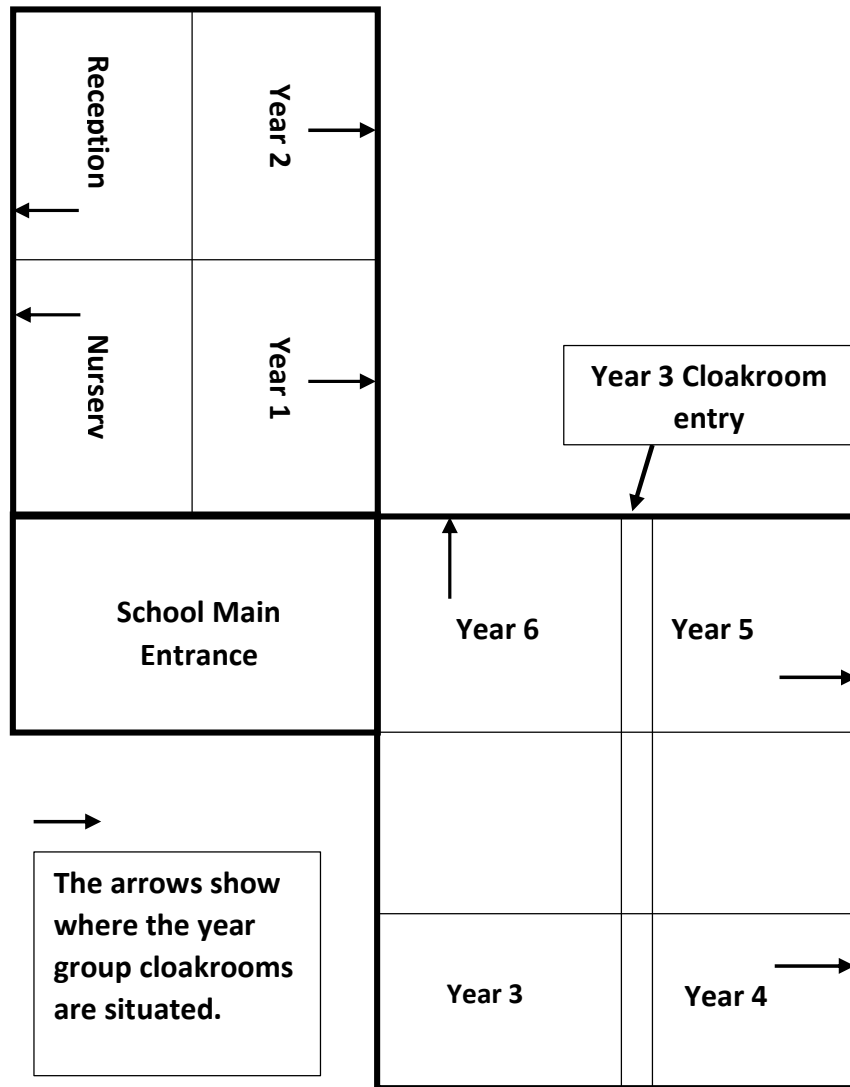

Whitecote Floor Plan

School Transition

Transition to Your Child's New Class – September 2026

This leaflet provides information about the class your child will be joining for the 2026–2027 academic year.

As part of our transition programme, your child will spend one day with their new teacher and classmates to help them become familiar with their new learning environment.