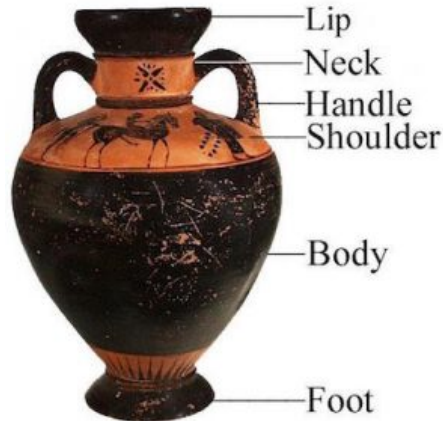

What I should already know

- Experiment with and combine materials and processes to design and make 3D form.
- I can sculpt clay and other mouldable materials.

Key Knowledge

The Greek pots were used in daily life to carry water or wine. They were popular in the homes of the wealthy people.

We value them so highly because they are usually found in museums.

The Ancient Greeks decorated their pots with scenes of daily lives, animals and events such

as sports. Greek pots were made of clay.

Vocabulary

draw	Making lines on paper
sketch	A rough drawing
design	A plan or pattern
create	Make something
texture	The surface of something. E.g smooth, rough etc.
tone	The quality of colour and whether it creates an effect of warm, cold, bright, dull, light or dark
expression	Words or feeling that the artist is trying to convey in the artwork
pattern	Repetition of elements
depth	Creating a 3-dimensional look in a 2-dimensional surface
shape	An area defined by an outside edge
form	A shape in 3-d
sculpture	A work which is 3 dimensional
3D	Not a flat surface but having depth, length and height
Modern art	An artist's view of the world which is individual and often lacks realism